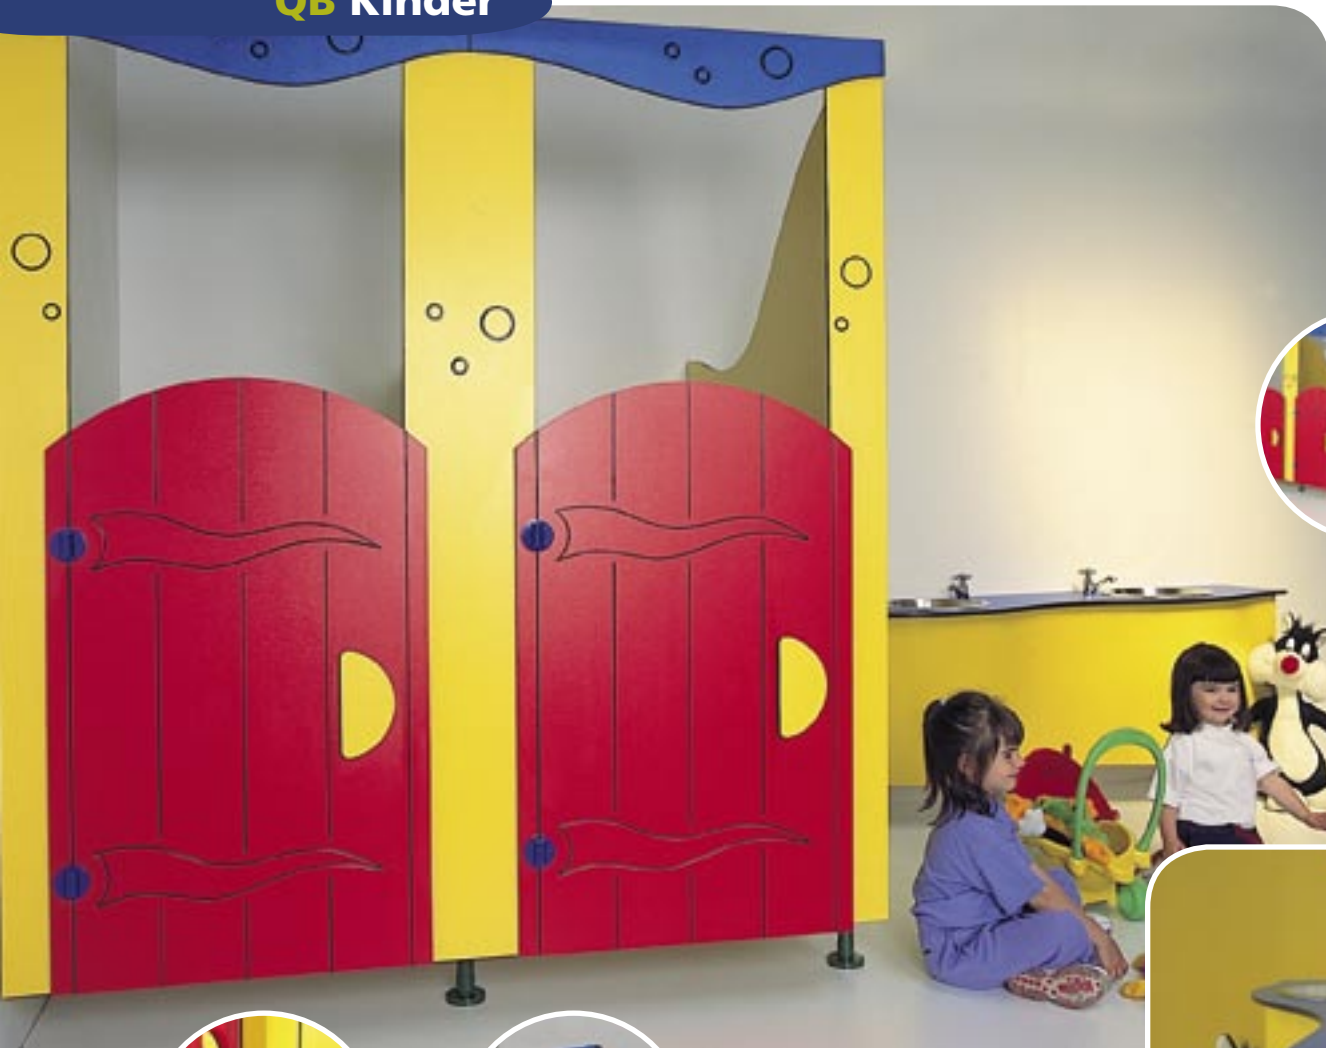

QB Kinder

QB Kinder is a delightful range aimed at nursery and early development years. It is fun and functional, with individually formed and routed doors and panels in a primary colour system with low cut partitions and doors for adult supervision and a simple magnetic door catch to enable free and easy access. Constructed from robust compact solid grade laminate with specialised nylon coated ironmongery supplied by HEWI.

QB Kinder	Technical Details
Partitions	<i>13mm Compact Grade Laminate with a black core, cut and routed to detail using fun shapes and finishing all components with radius corners (choice of colours from Carella Standard Colour Collection).</i>
Pillars	<i>13mm Compact Grade Laminate with a black core, cut and routed to detail using fun shapes and finishing all components with radius corners (choice of colours from Carella Standard Colour Collection).</i>
Doors	<i>13mm Compact Grade Laminate with a black core, cut and routed to detail using fun shapes and finishing all components with radius corners (choice of colours from Carella Standard Colour Collection).</i>
Headrail	<i>13mm Compact Grade Laminate with a black core, cut and routed to detail using fun shapes and finishing all components with radius corners (choice of colours from Carella Standard Colour Collection).</i>
Ironmongery	<i>HEWI range of Nylon furniture available in primary colour system.</i>